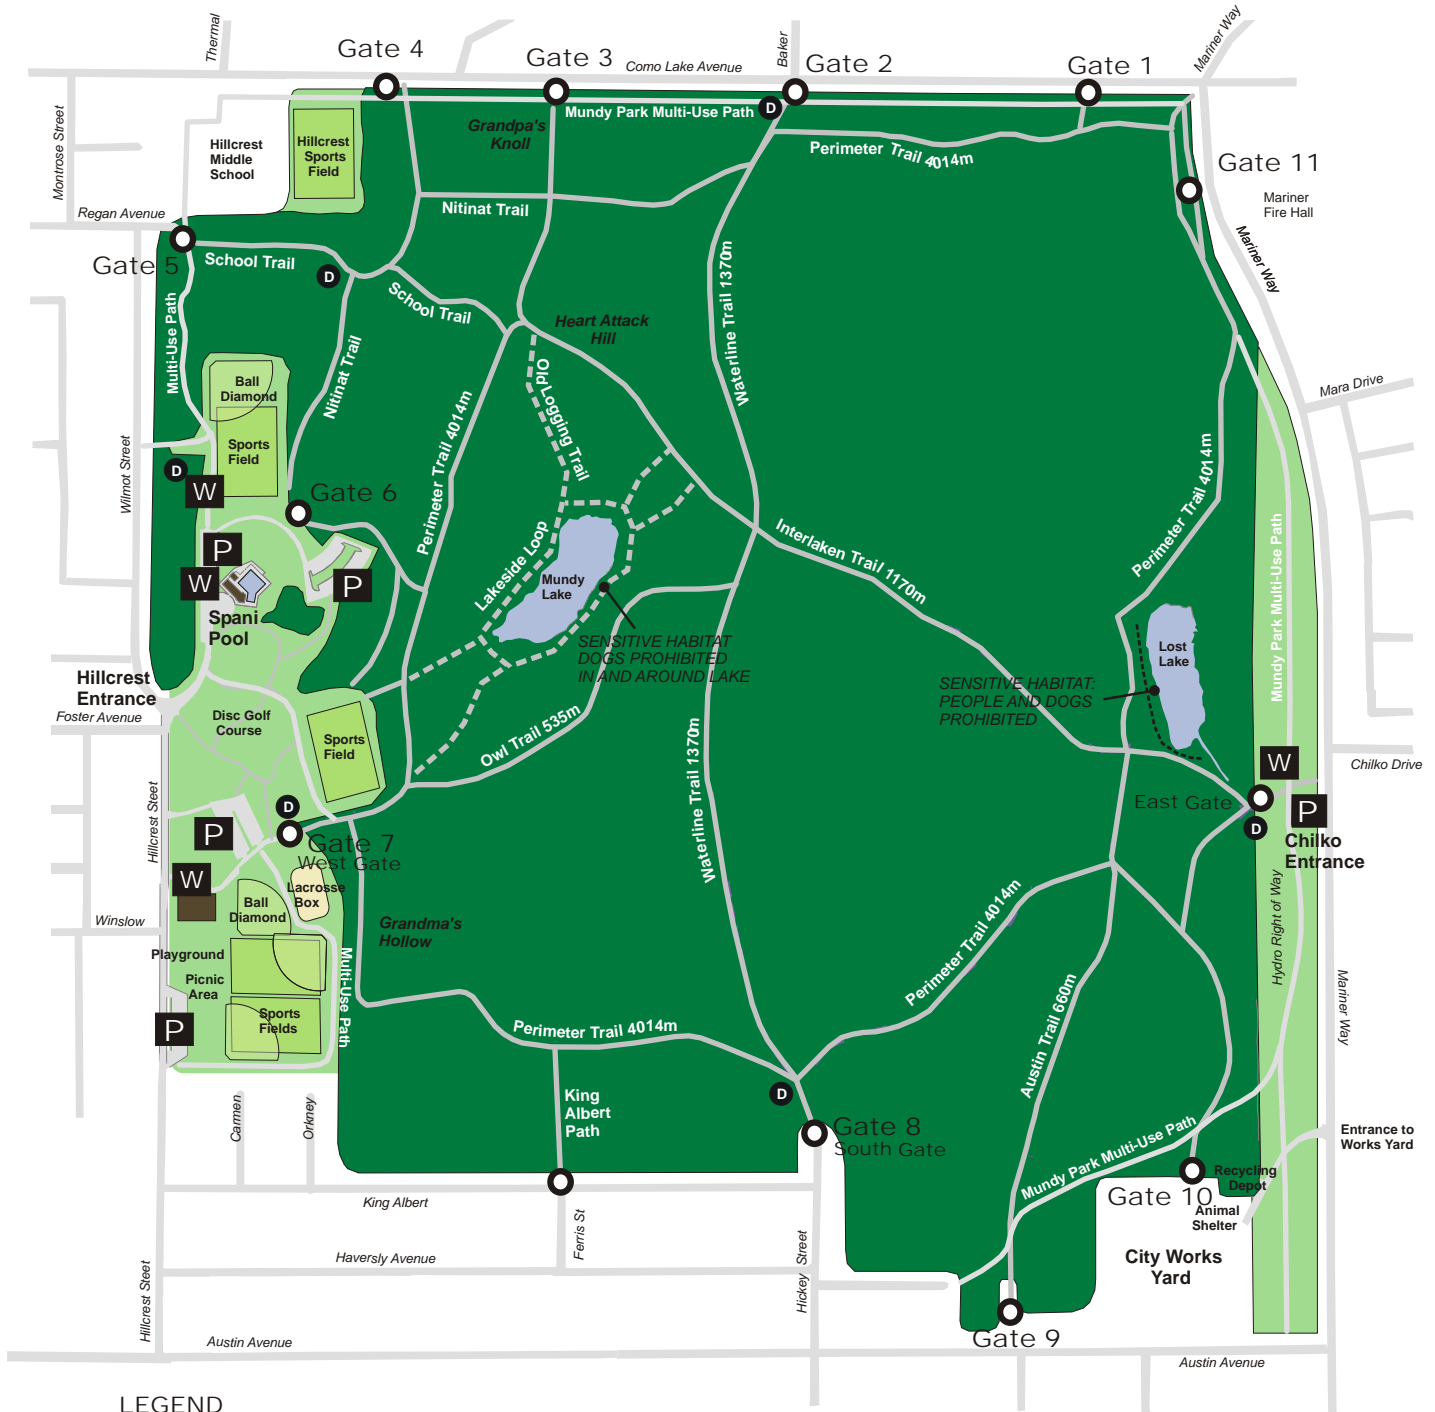

Mundy Park

LEGEND

- P** Parking Lot
- W** Washrooms
- D** Dog Bag Dispensers
- O** Park Entrance

Mundy Park Trails -
(Dogs allowed off leash from Dawn to 10am Daily).

Dog Exclusion Area -
(Dogs are prohibited from accessing the trails leading to, and surrounding Mundy Lake.)

AREA OF PARK

442 Acres

AMENITIES

Trails, Playground, Picnic Areas, Sports Fields, Ball Diamonds, Washrooms, Outdoor Pool, Lacrosse Box, Disc Golf Course,

TRAILS

Total Length (all trails)- 13.4 km

Perimeter Trail - 4 km